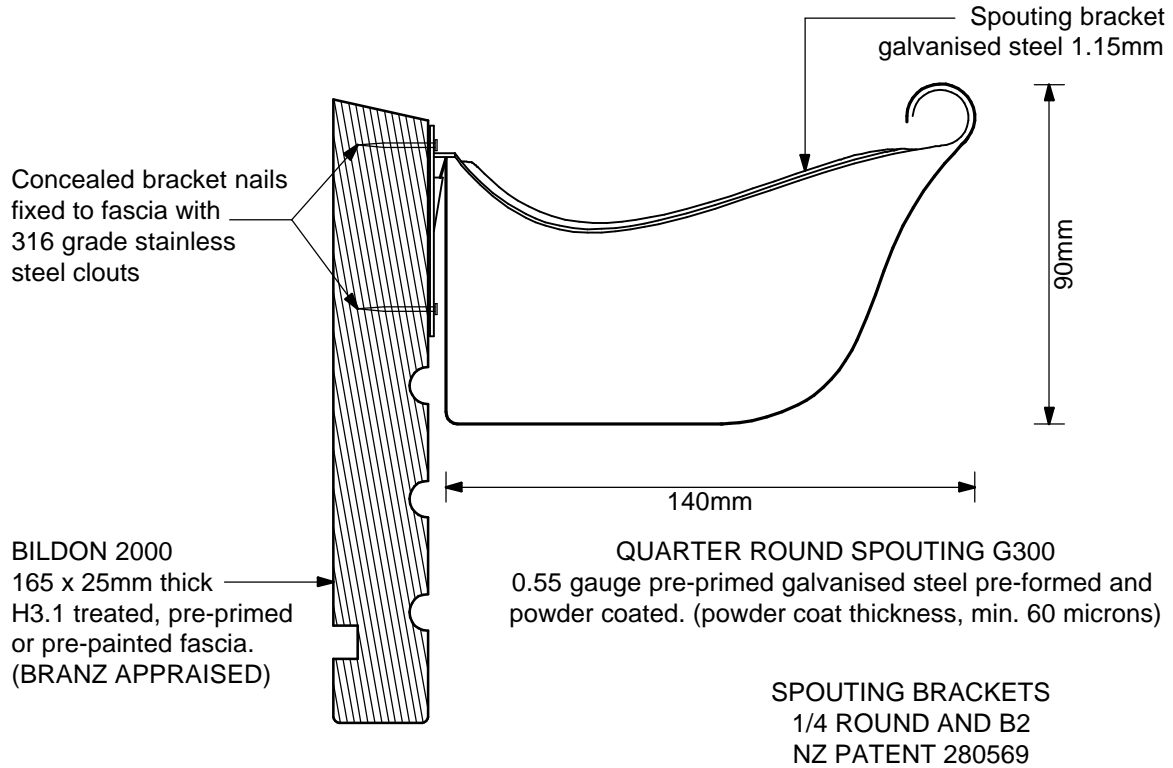

BILDON 2000 SPOUTING SYSTEM

OCTOBER 2008

IMPORTANT: THE BRANZ APPRAISAL DOES NOT APPLY TO THE SPOUTING SYSTEM

TYPICAL SPOUTING TO FASCIA DETAIL

(TYPICAL DETAIL: CHECK DIMENSIONS AND MEASUREMENTS BEFORE COMMENCING WORK AND INFORMATION ON THIS SHEET SHOULD BE READ IN CONJUNCTION WITH OUR INSTALLATION REQUIREMENTS AND BROCHURE)